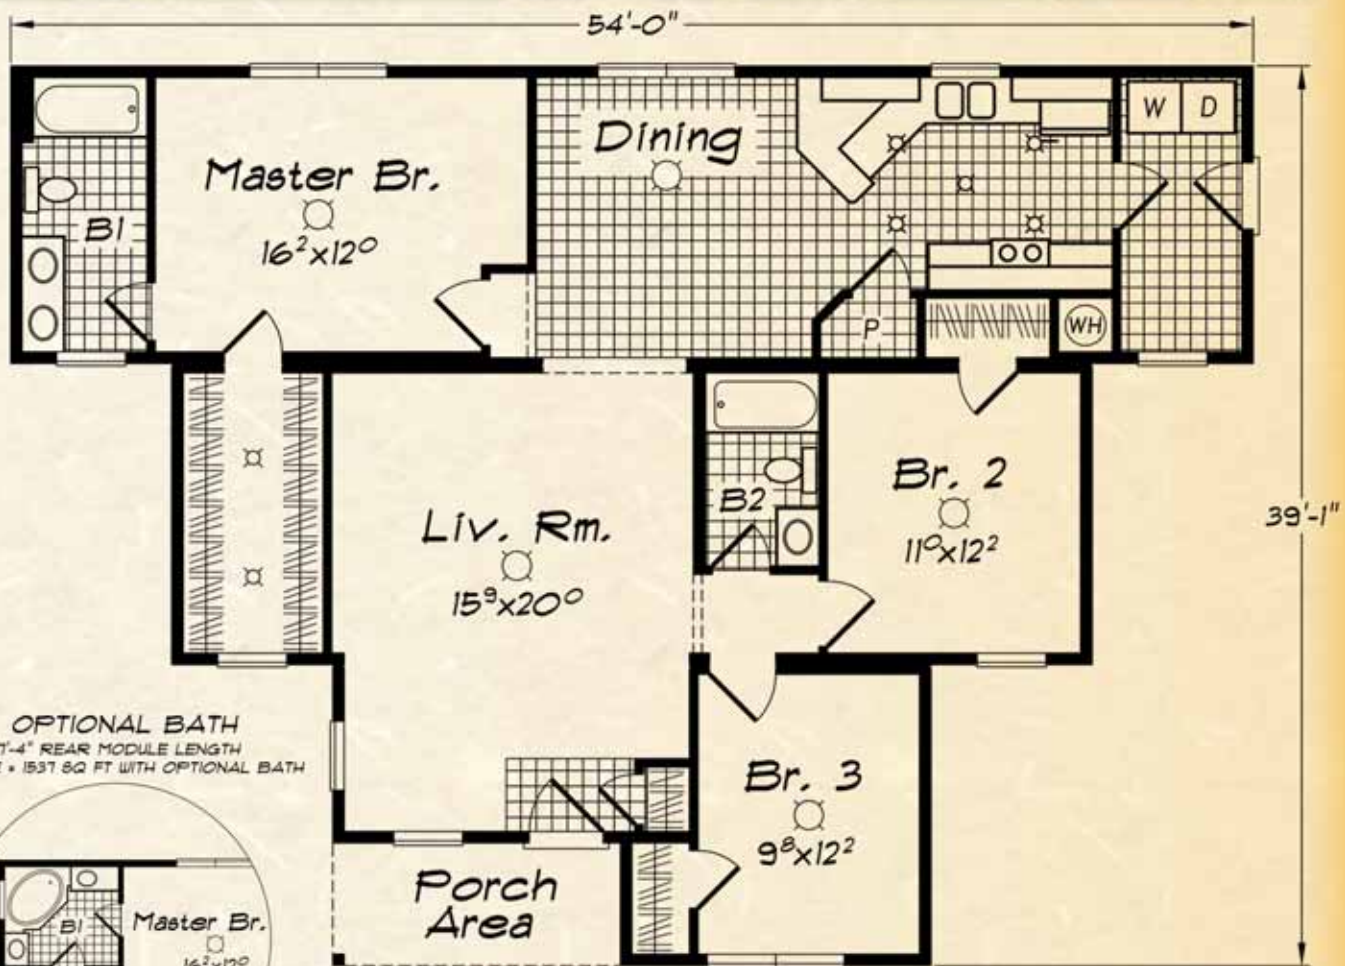

Crusader I Ranch

Crusader I
3 Bedrooms
2 Bathrooms
39'-1" X 52'-8"
1504 SQ. Ft.

Crusader II Ranch

OPTIONAL BATH
57'-4" REAR MODULE LENGTH
HOUSE = 1537 SQ. FT. WITH OPTIONAL BATH

The **Crusader** Collection

Crusader II
3 Bedrooms
2 Bathrooms
39'-1" X 54'-0"
1494 SQ. Ft.

Crusader III Ranch

Crusader III
3 Bedrooms
2 Bathrooms
52'-8" X 39'-1"
1483 SQ. Ft.

OPTIONAL BATH
56'-0" REAR MODULE LENGTH
HOUSE = 1525 SQ FT WITH OPTIONAL BATH