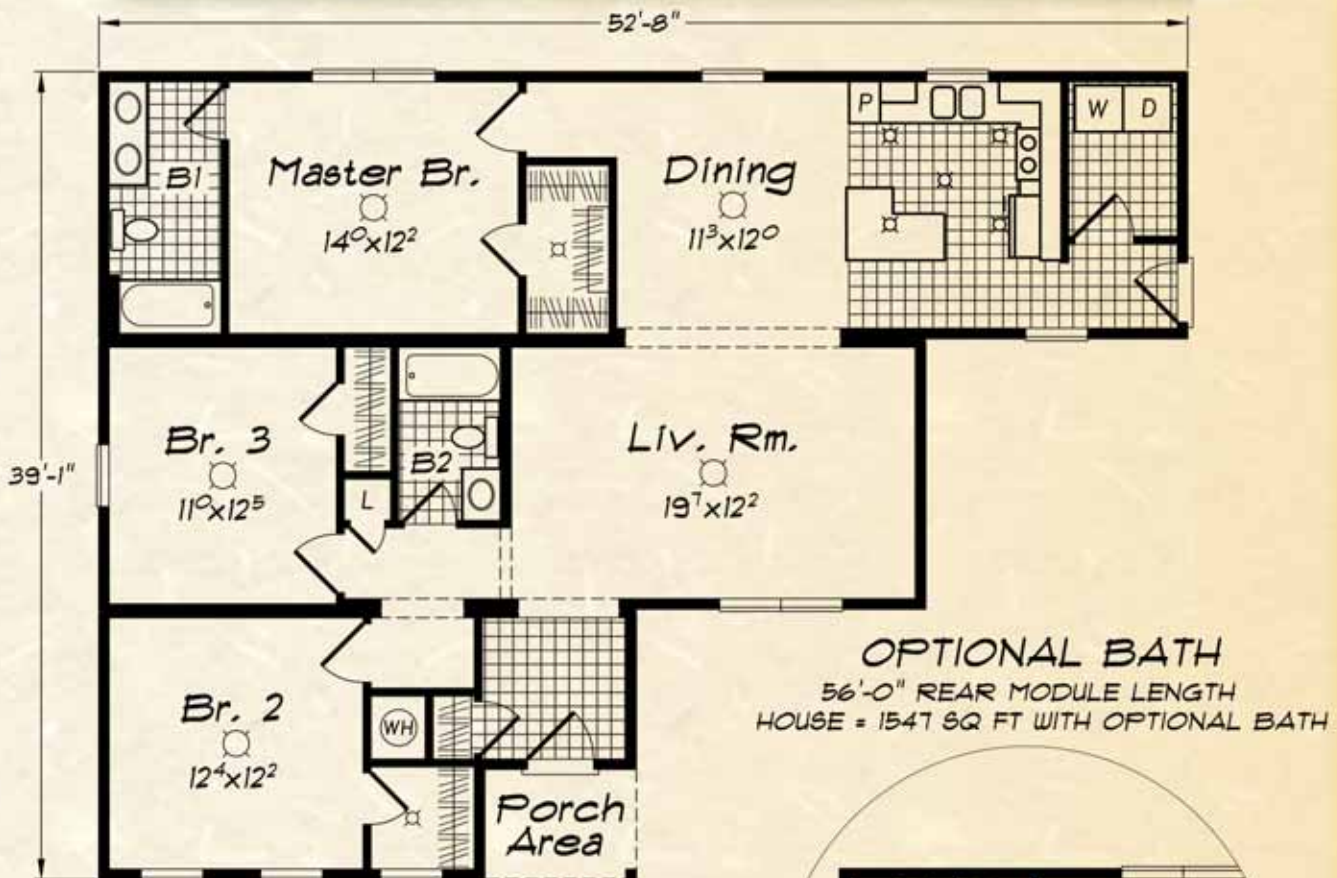

Crusader I Ranch

Crusader I
3 Bedrooms
2 Bathrooms
39'-1" X 52'-8"
1504 SQ. Ft.

Crusader II Ranch

OPTIONAL BATH
57'-4" REAR MODULE LENGTH
HOUSE = 1537 SQ. FT. WITH OPTIONAL BATH

The **Crusader** Collection

Crusader II
3 Bedrooms
2 Bathrooms
39'-1" X 54'-0"
1494 SQ. Ft.

Crusader III Ranch

Crusader III
3 Bedrooms
2 Bathrooms
52'-8" X 39'-1"
1483 SQ. Ft.

OPTIONAL BATH
56'-0" REAR MODULE LENGTH
HOUSE = 1525 SQ FT WITH OPTIONAL BATH

The **Crusader** Collection