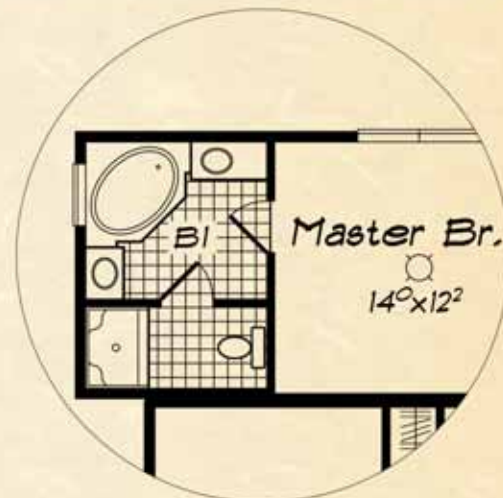

Crusader I Ranch

Crusader I
3 Bedrooms
2 Bathrooms
39'-1" X 52'-8"
1504 SQ. Ft.

Crusader II Ranch

OPTIONAL BATH
57'-4" REAR MODULE LENGTH
HOUSE = 1537 SQ. FT. WITH OPTIONAL BATH

The **Crusader** Collection

Crusader II
3 Bedrooms
2 Bathrooms
39'-1" X 54'-0"
1494 SQ. Ft.

Crusader III Ranch

Crusader III
3 Bedrooms
2 Bathrooms
52'-8" X 39'-1"
1483 SQ. Ft.

OPTIONAL BATH
56'-0" REAR MODULE LENGTH
HOUSE = 1525 SQ FT WITH OPTIONAL BATH