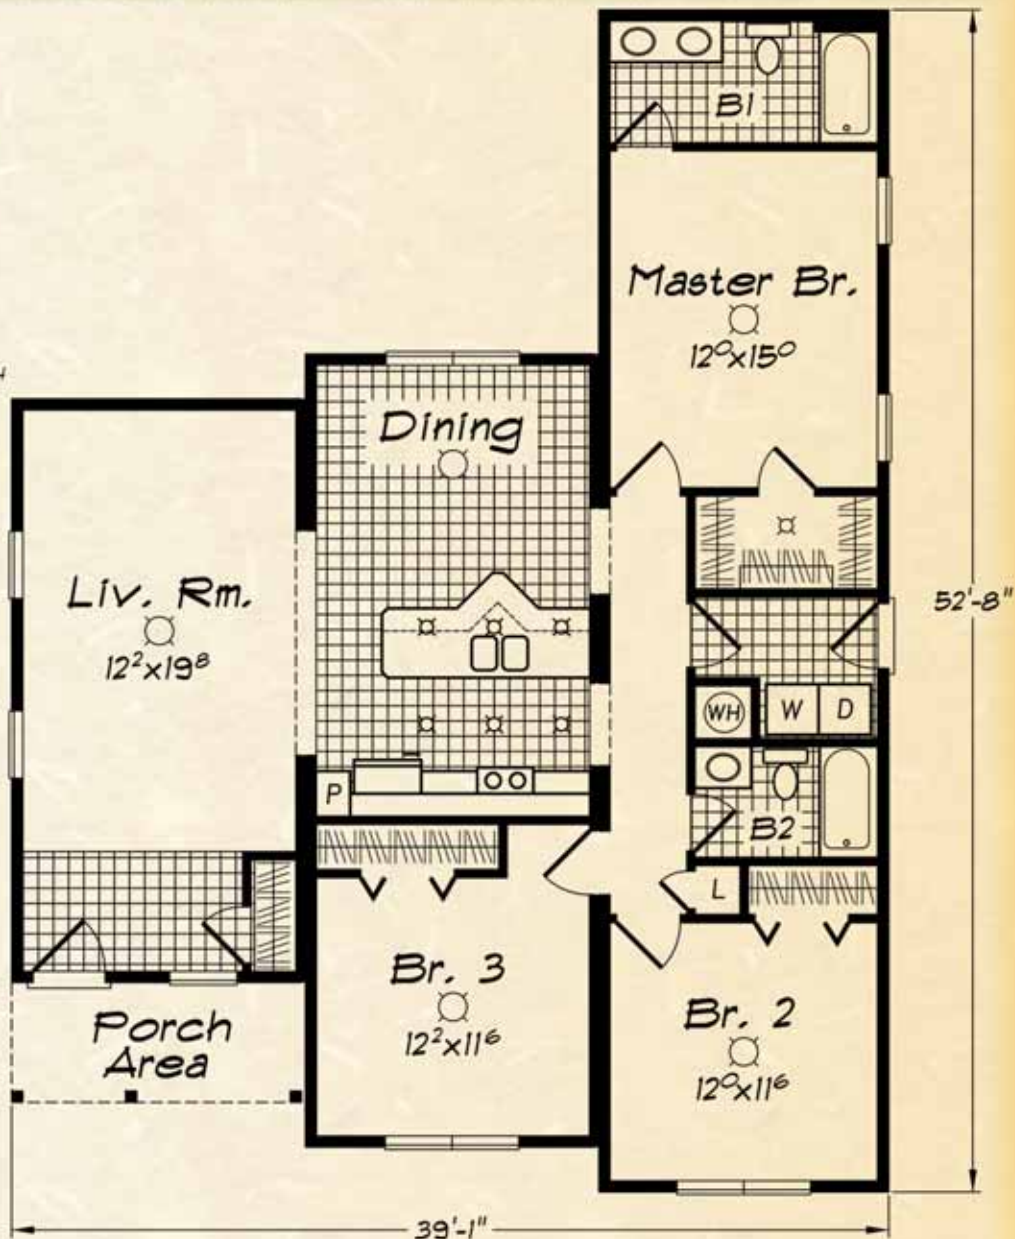

Crusader I Ranch

Crusader I
3 Bedrooms
2 Bathrooms
39'-1" X 52'-8"
1504 SQ. Ft.

Crusader II Ranch

OPTIONAL BATH
57'-4" REAR MODULE LENGTH
HOUSE = 1537 SQ. FT. WITH OPTIONAL BATH

The **Crusader** Collection

Crusader II
3 Bedrooms
2 Bathrooms
39'-1" X 54'-0"
1494 SQ. Ft.

Crusader III Ranch

Crusader III
3 Bedrooms
2 Bathrooms
52'-8" X 39'-1"
1483 SQ. Ft.

OPTIONAL BATH
56'-0" REAR MODULE LENGTH
HOUSE = 1525 SQ FT WITH OPTIONAL BATH